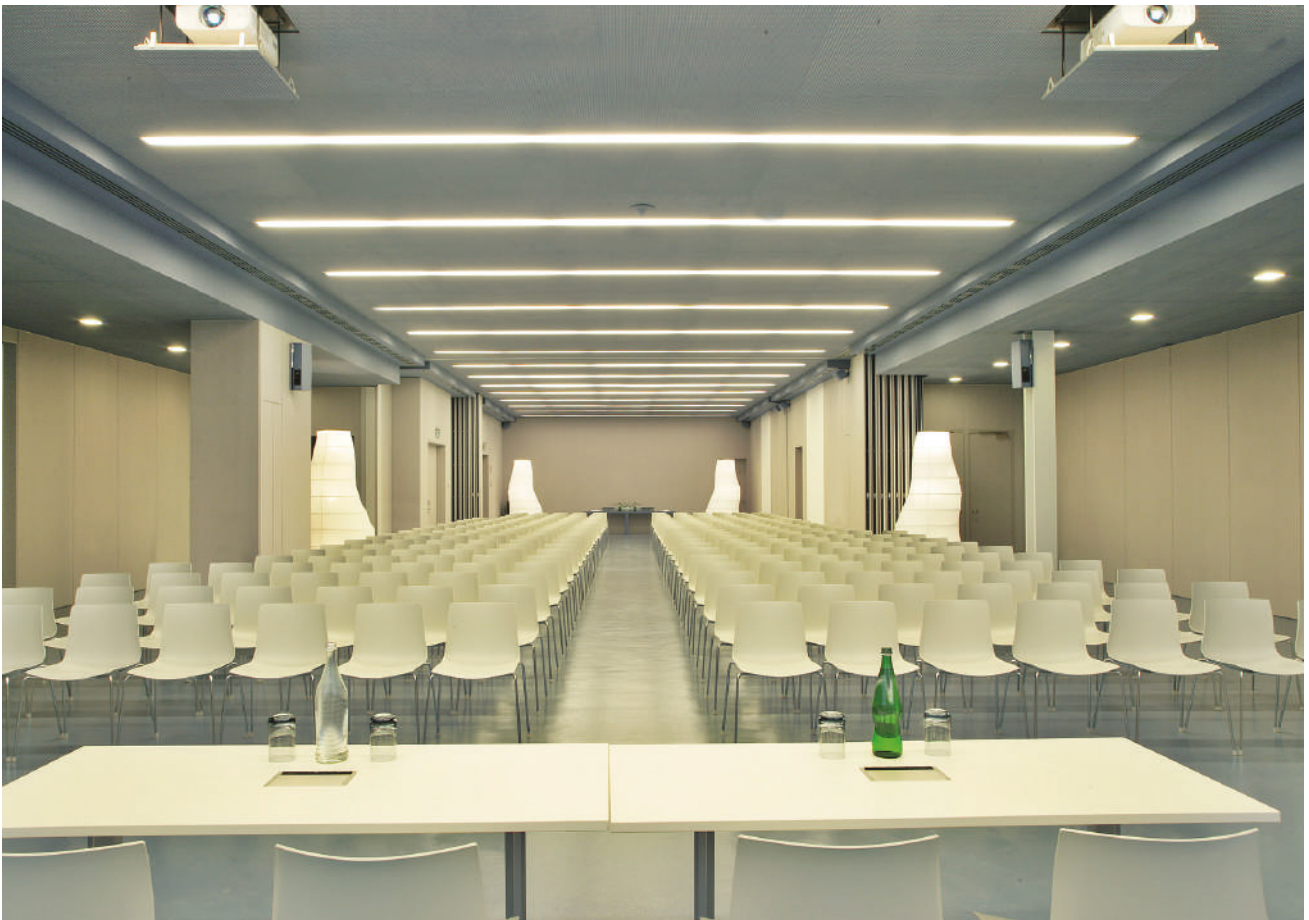

## Room 2 + Room 3 + Room 4

m2	Square Feet	Height	Length	Width	Theater	Classroom	U Shape	Single Table	Cabaret	Buffet	Banquete	Reception
393,93	4.240	3,9	29,48	8,38   8,35   18,47	426	202	78	92	144	X	340	480

Room 2 + Room 3 + Room 4